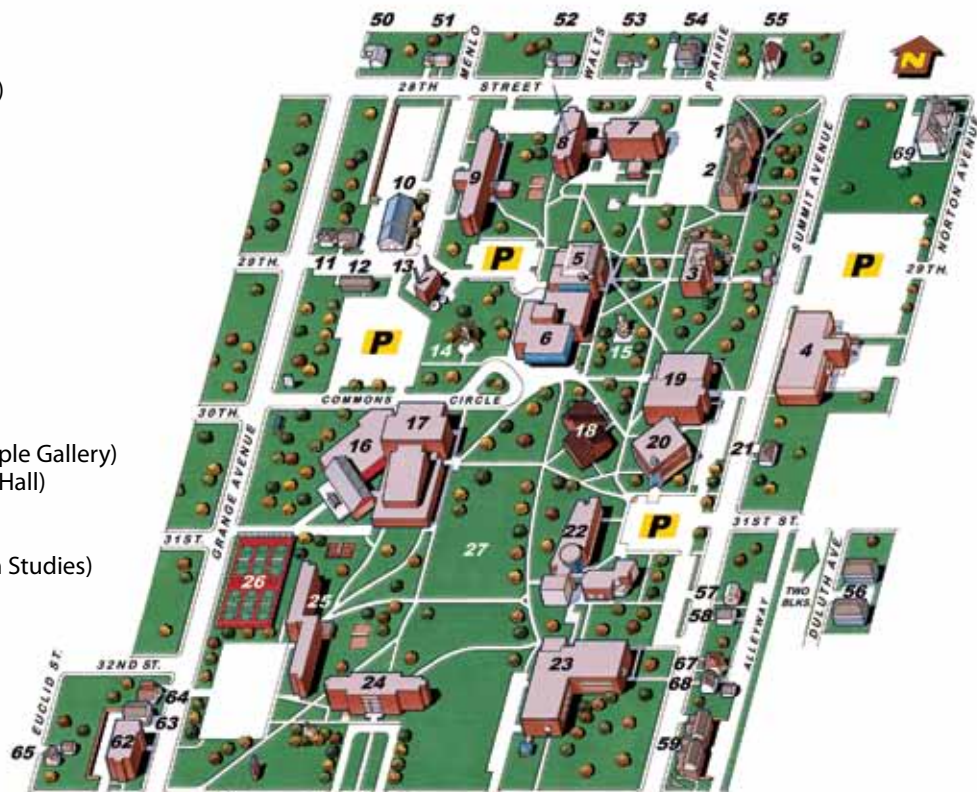

THE AUGUSTANA CAMPUS

NORTH CAMPUS

1. Old Main
2. East Hall
3. Administration Building (Admission)
4. Sioux Falls Seminary
5. Edith Mortenson Center (Theatre)
6. Morrison Commons
7. Granskou Hall
8. Stavig Hall
9. Tuve Hall
10. Nelson Service Center
11. Archeology Lab
12. Archeology Lab Annex
13. Service Center Annex
14. Moses Statue
15. Ole Statue
16. Center for Visual Arts (Eide-Dalrymple Gallery)
17. Humanities Center (Kresge Recital Hall)
18. Chapel of Reconciliation
19. Mikkelsen Library
20. Fantle Building (Center for Western Studies)
21. Catholic Campus Ministry Center
22. Madsen Social Science Center
23. Gilbert Science Center
24. Bergsaker Hall
25. Solberg Hall
26. Huether Tennis Centre
27. Campus Green

SOUTH CAMPUS

30. Elmen Center
 - Hall Football Complex
 - Sanford Gymnasium
31. Ronken Baseball Field
32. Bowden Softball Field
33. Bill Hall Baseball-Softball Complex
34. Fellows' Presidential Residence
35. Future site of Larson Track & Field
36. Heritage Park
37. Our Savior's Lutheran Church (Campus Learning Center)
38. Kirkeby-Over Stadium
39. Morstad Soccer Field

PERIMETER RESIDENTIAL

50. Nobel House
51. Menlo Annex
52. Terning House
53. Olsen House
54. Valhalla House
55. Lookout House
56. Duluth Place Apartments
57. Odin House
58. Academy House
59. Summit Apartments
60. Chrysalis House
61. Heritage House
62. Costello Hall

63. Norse Inn
 64. Campus House
 65. Nordland House
 66. Schoeneman Apartments
 67. Loki House
 68. Hillsboro House
 69. Global Education House
- P** Public Parking