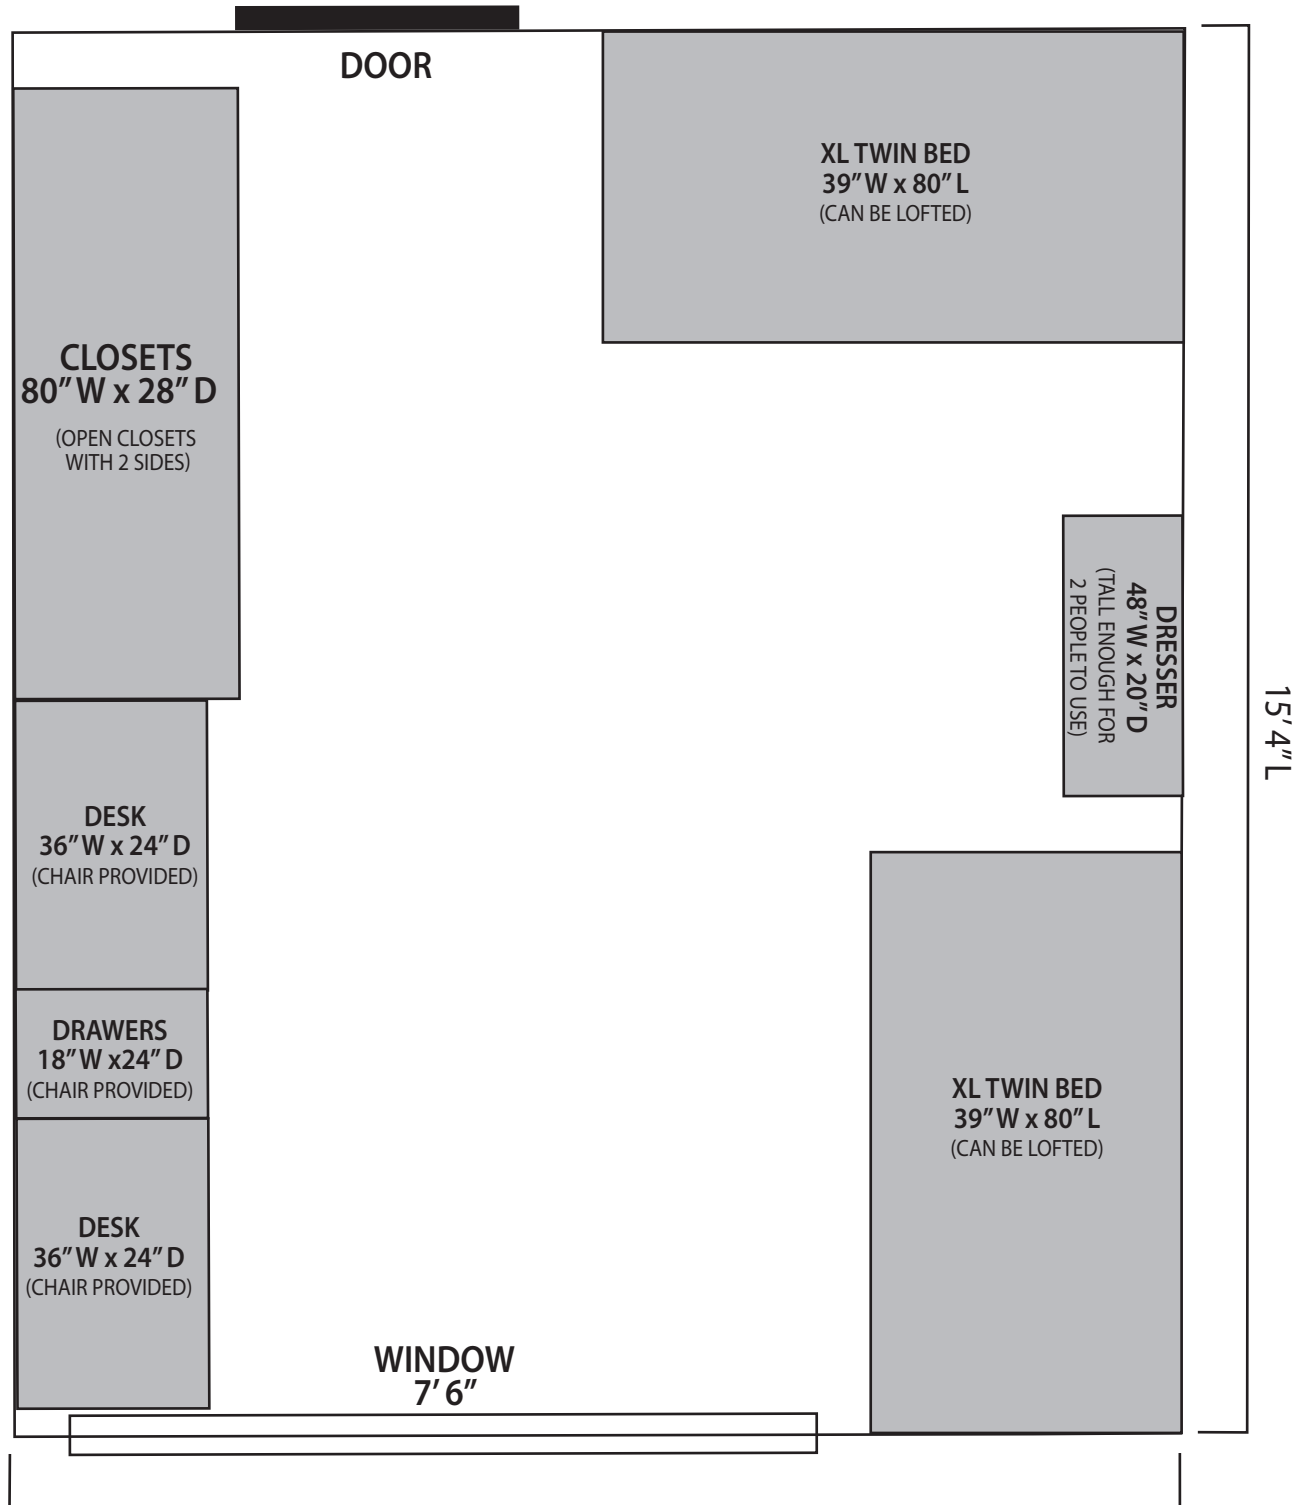

SOLBERG HALL

Room Dimensions: 15' 4" L x 12' W

12' W